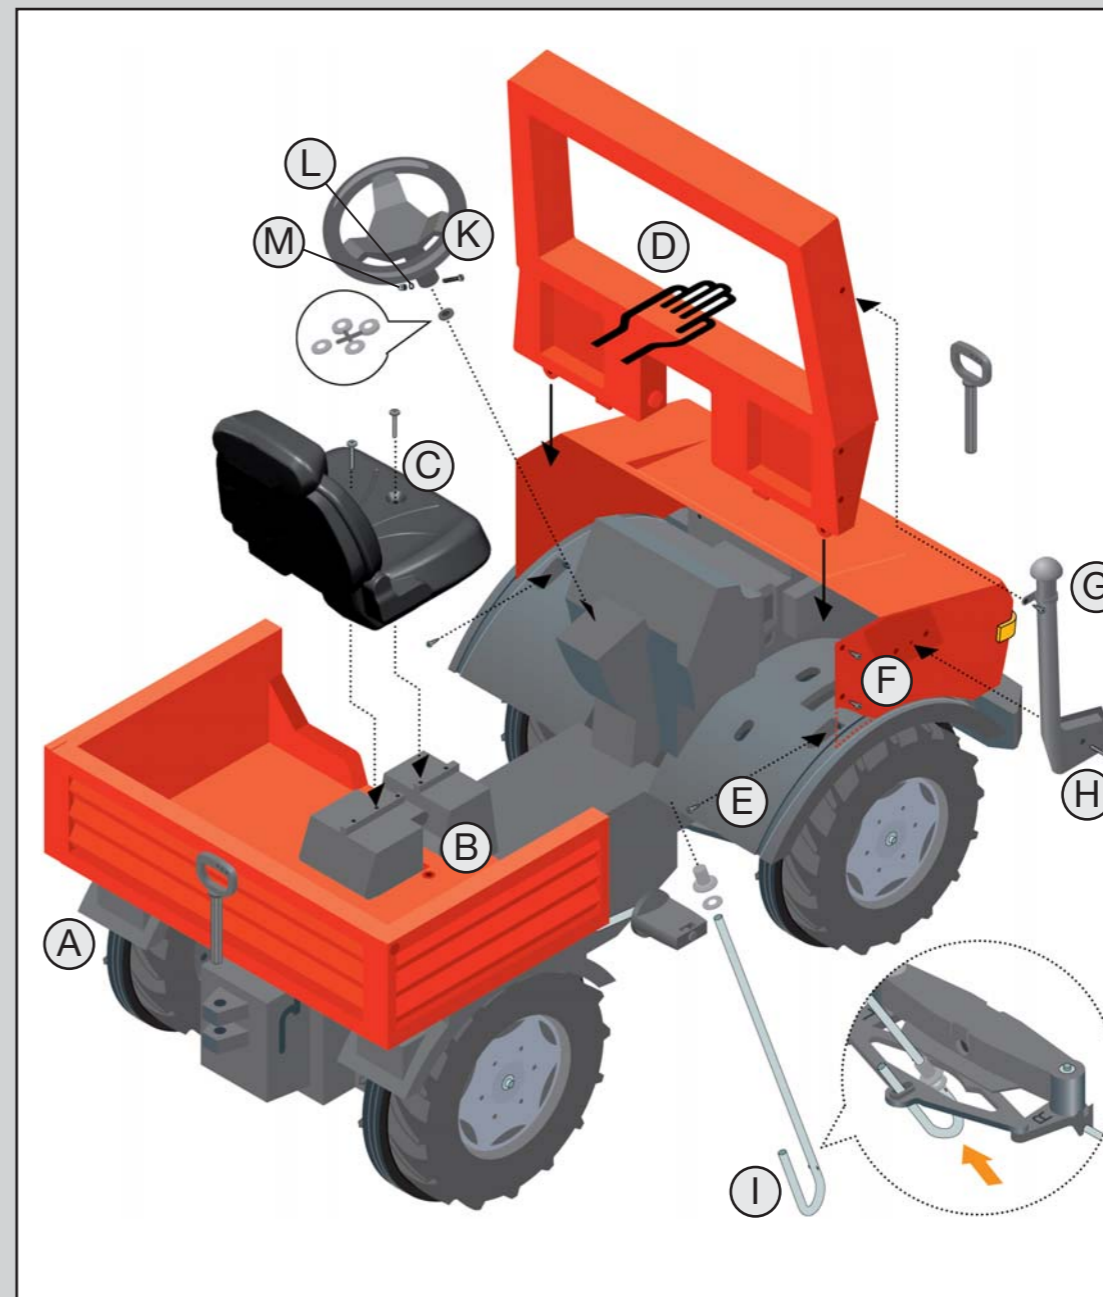

667.000.800.00

(A) 4x 4x17mm (B) 4x 5x40mm

(C) 2x 5x40mm (E) 2x 4x17mm

(F) 4x 4x17mm (G) 1x 4x17mm

(H) 1x 5x40mm

(K) 1x M5x30 (L) ø 5mm (M) M5

made in Germany

Franz Schneider GmbH & Co KG
P.O.Box 1460
D-96459 - Neustadt bei Coburg - Germany
Tel.: +49 (0) 95 68 / 856-0
Fax.: +49 (0) 95 68 / 856-190
www.rollytoys.com