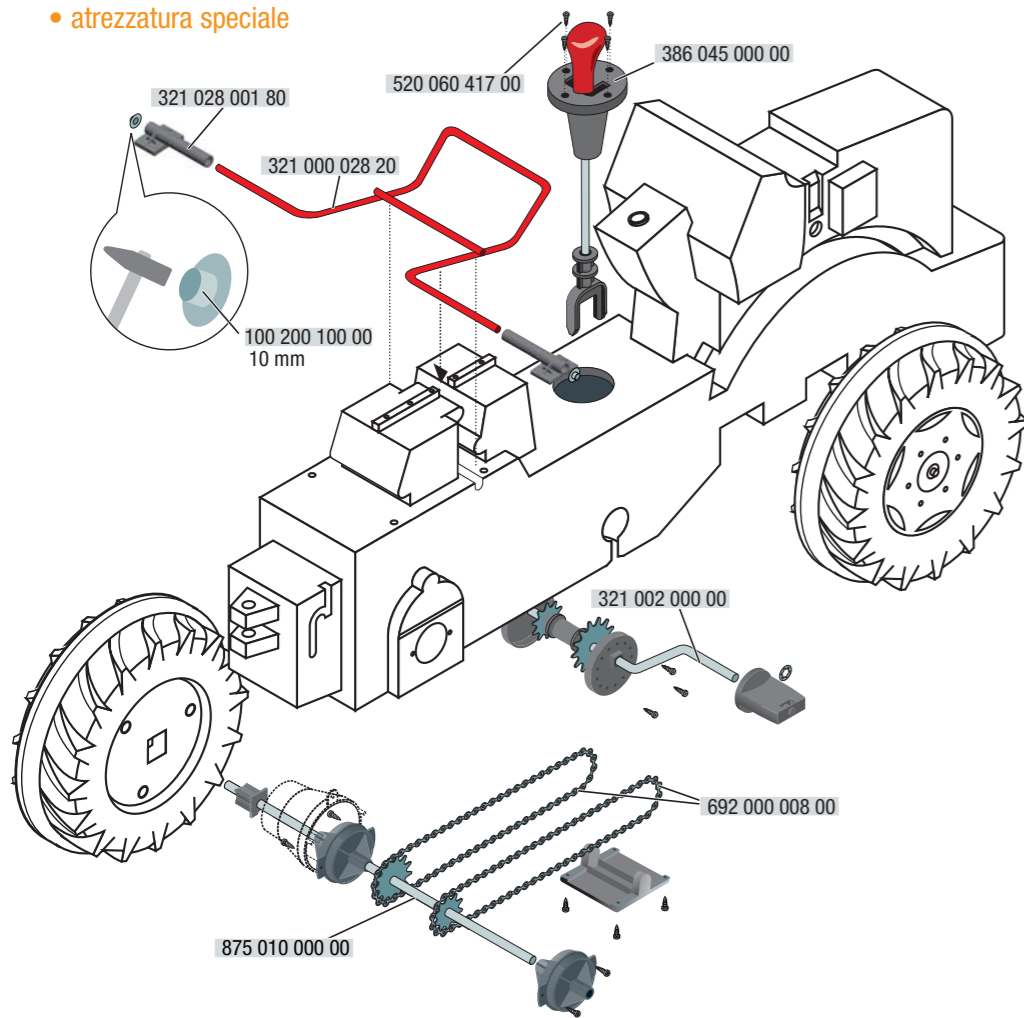

Sonderausstattung

- optional equipment
- équipement spécial
- attrezzatura speciale

Achtung! Verschluckbare Kleinteile, Erstickungsgefahr!

! WARNING

- **CHOKING HAZARD:** Small parts. Danger of being swallowed. Contains small parts in non assembled state. Must be assembled by adults.
- Adult supervision required.
- Never use near steps, slopes, driveways, hills, roadways, alleys or swimming pool areas.
- Always wear shoes.
- Never allow more than one rider.
- The use of protective gear and a safety helmet is highly recommended.
- Not suitable for children under 3 years.

667.000.800.00

(A) 4x 4x17mm (B) 4x 5x40mm

(C) 2x 5x40mm (E) 2x 4x17mm

(F) 4x 4x17mm (G) 1x 4x17mm

(H) 1x 5x40mm

(K) 1x M5x30 (L) ø 5mm (M) M5

made in Germany

Franz Schneider GmbH & Co KG
P.O.Box 1460
D-96459 - Neustadt bei Coburg - Germany
Tel.: +49 (0) 95 68 / 856-0
Fax.: +49 (0) 95 68 / 856-190
www.rollytoys.com