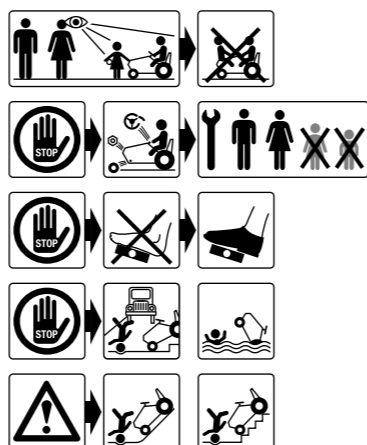

Sonderausstattung

- optional equipment
- équipement spécial
- attrezzatura speciale

Achtung! Verschluckbare Kleinteile, Erstickungsgefahr!

! WARNING

- **CHOKING HAZARD:** Small parts. Danger of being swallowed. Contains small parts in non assembled state. Must be assembled by adults.
- Adult supervision required.
- Never use near steps, slopes, driveways, hills, roadways, alleys or swimming pool areas.
- Always wear shoes.
- Never allow more than one rider.
- The use of protective gear and a safety helmet is highly recommended.
- Not suitable for children under 3 years.

---NORTH & SOUTH AMERICA only---

180 days warranty

From the date of purchase + guaranteed spare part service
The warranty does not cover damages caused by improper use or neglect

11x 4x17mm (A)+(E)+(F)+(G)